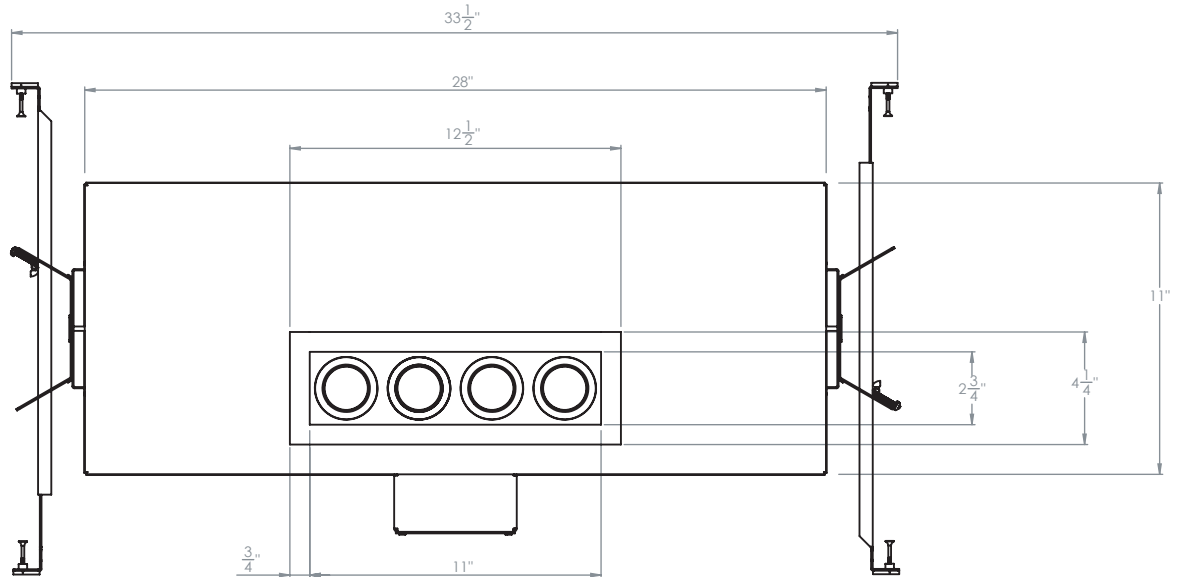

2.75" Gyro Shift Multiple 4 Head Trim

S2-4L

Revised 09/18/18

2.75" Gyro Shift Multiple 4 Head Trim

IC Air-Tight Adjustable New Construction Housing

S2F-4LRI

Ceiling Cut-out: 3 5/8" x 11 7/8"

Revised 09/18/18