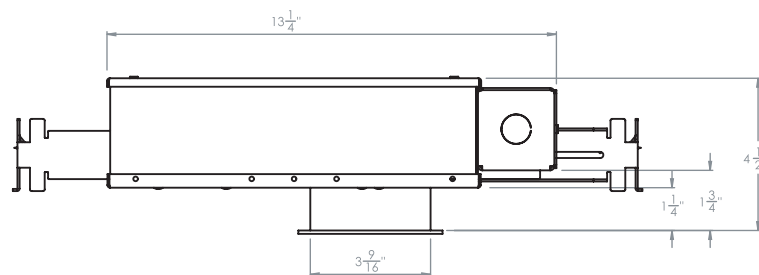

2.75" Gyro Shift Multiple 4 Head Trim

S2-4L

Revised 09/18/18

2.75" Gyro Shift Multiple 4 Head Trim

IC Air-Tight Adjustable New Construction Housing

S2F-4LRI

Ceiling Cut-out: 3 5/8" x 11 7/8"

Revised 09/18/18