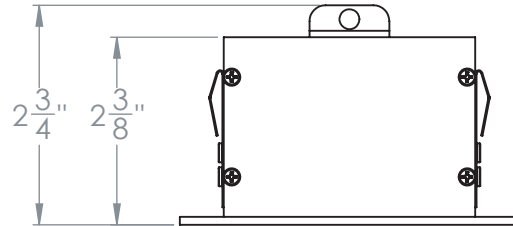

2.75" Gyro Shift Multiple 4 Head Trim

S2-4L

Revised 09/18/18

2.75" Gyro Shift Multiple 4 Head Trim

IC Air-Tight Adjustable New Construction Housing

S2F-4LRI

Ceiling Cut-out: 3 5/8" x 11 7/8"

Revised 09/18/18