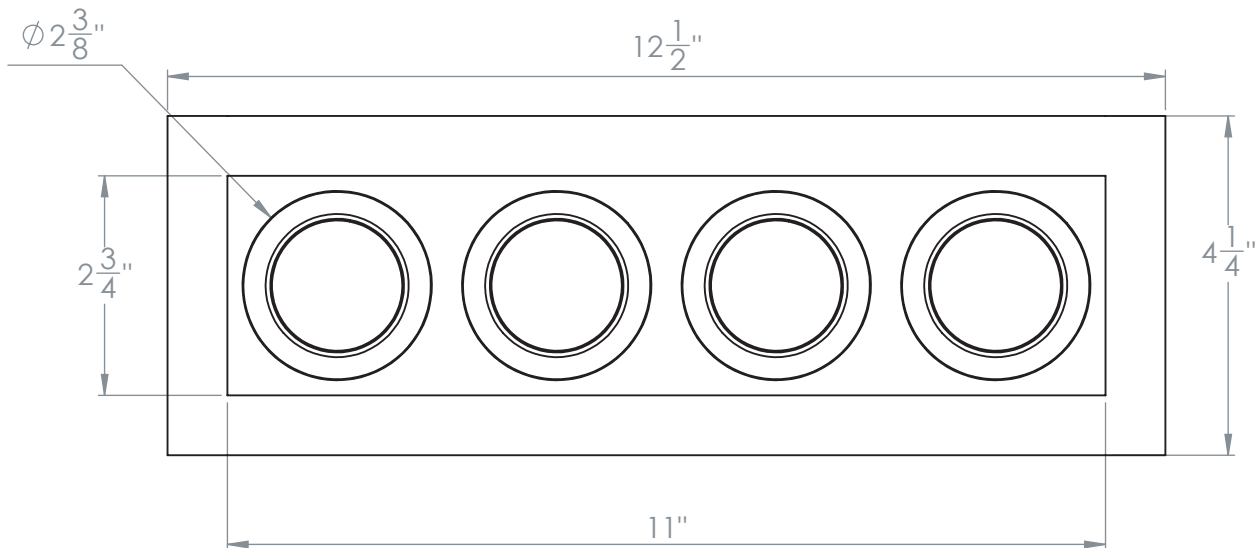

2.75" Gyro Shift Multiple 4 Head Trim

S2-4L

Revised 09/18/18

2.75" Gyro Shift Multiple 4 Head Trim

IC Air-Tight Adjustable New Construction Housing

S2F-4LRI

Ceiling Cut-out: 3 5/8" x 11 7/8"

Revised 09/18/18